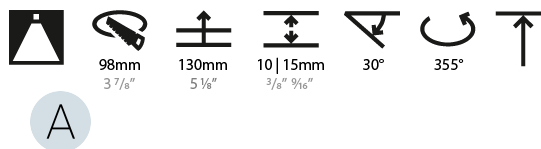

OPTICAL

Reflector°: 20 / 40 / 60
 Adjustability: Rotational 355°; Tilt 30°

RATINGS AND CERTIFICATIONS

Certified By: Certified for North American Standards
 IP rating: IP20

PROJECT
TYPE
SPECIFIER
QUANTITY
DATE